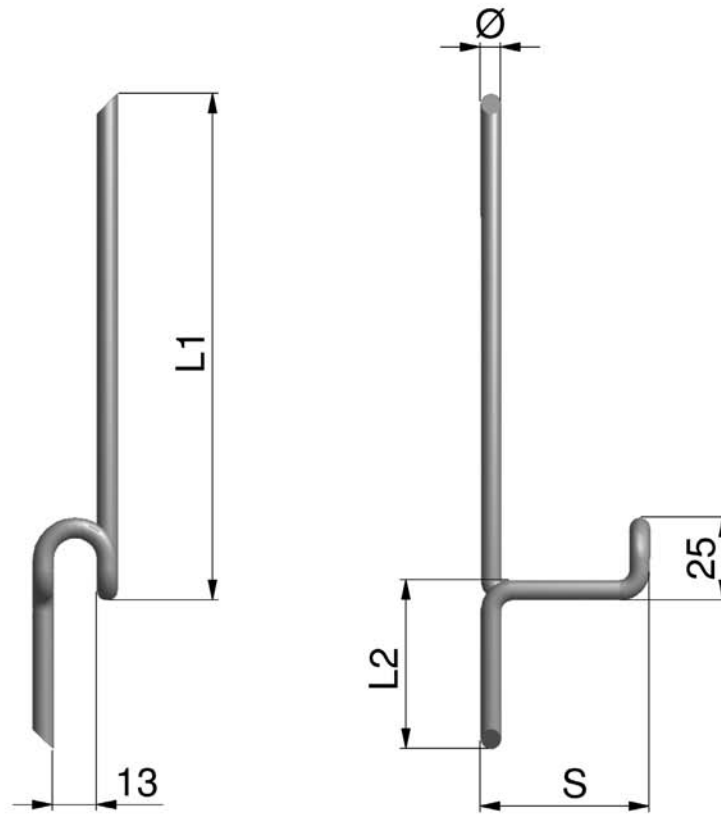

Sample of installation

Sample of installation

Bracked anchor

Flexmesh

Hexmesh

Retaining clamp

Perforated metal plate

AS Schöler + Bolte

Refractory Anchoring Systems

LTB-6-150-50-50-1.4828

Anchor type
Diameter Ø
Length L1
Length L2
Step S
Alloy type

AS Schöler + Bolte

Refractory Anchoring Systems

Wall anchor-300-40-4-1.4828

Anchor type

Length L

Anchor width b

Anchor thickness t

Alloy type

AS Schöler + Bolte

Refractory Anchoring Systems

MPU Type A-350-6-55-1.4828

Anchor type

Stud length L

Stud diameter Ø

Height H

Alloy type

MPU Type B -350-6-55-1.4828

Anchor type

Stud length L

Stud diameter Ø

Height H