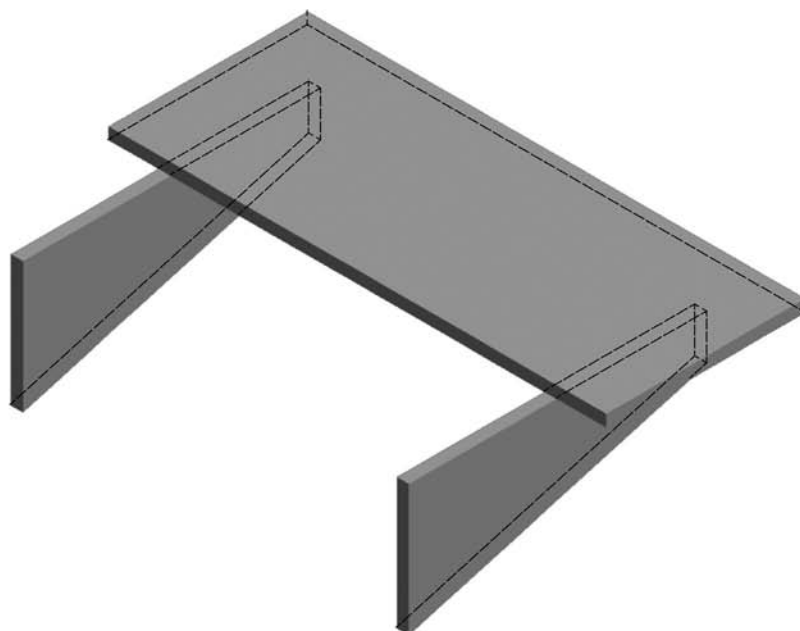

Console Type 5