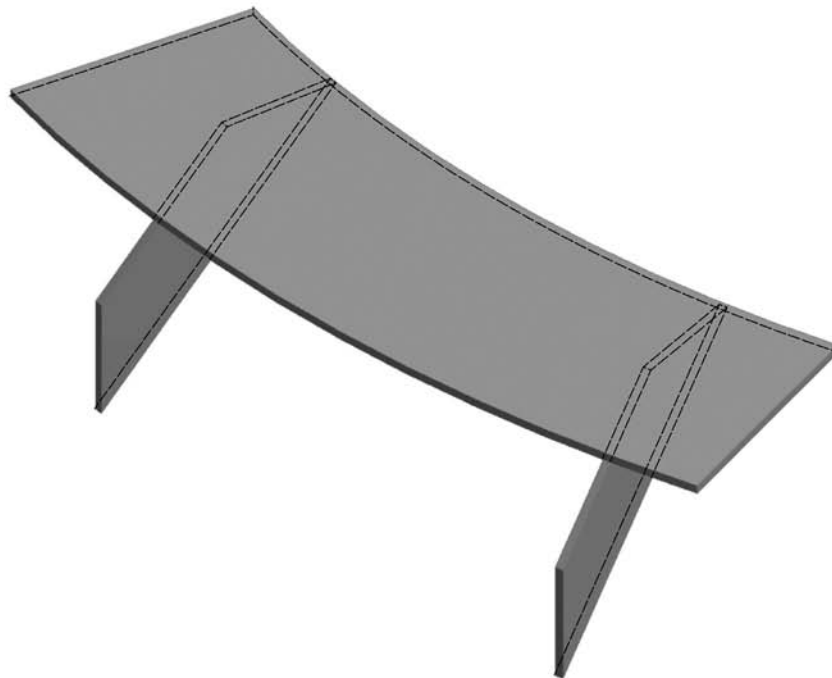

Alloy type

AS Schöler + Bolte

Refractory Anchoring Systems

STA-6-380-350

Steel fibres

Expanded metal

Console Type 1

Console Type 2