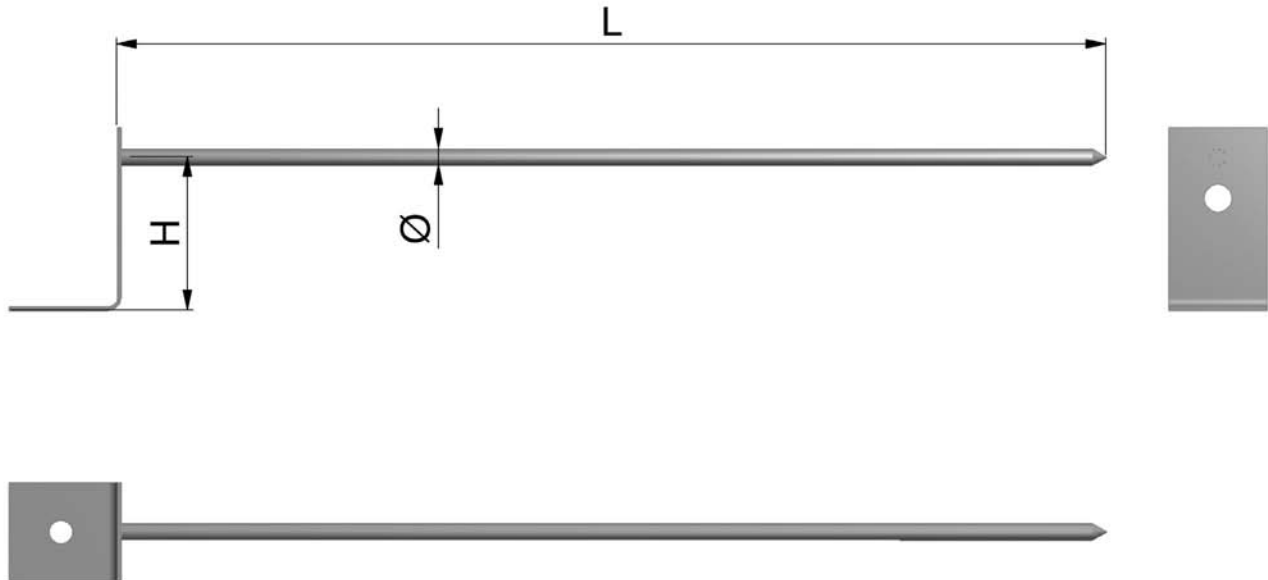

Refractory Anchoring Systems

LTB-6-150-50-50-1.4828

Anchor type
Diameter Ø
Length L1
Length L2
Step S
Alloy type

AS Schöler + Bolte

Refractory Anchoring Systems

Wall anchor-300-40-4-1.4828

Anchor type

Length L

Anchor width b

Anchor thickness t

Alloy type

AS Schöler + Bolte

Refractory Anchoring Systems

MPU Type A-350-6-55-1.4828

Anchor type

Stud length L

Stud diameter Ø

Height H

Alloy type

MPU Type B -350-6-55-1.4828

Anchor type

Stud length L

Stud diameter Ø

Height H

Alloy type

AS Schöler + Bolte

Refractory Anchoring Systems

MPU Type C -350-6-55-1.4828

Anchortype

Stud length L

Stud diameter Ø

Height H