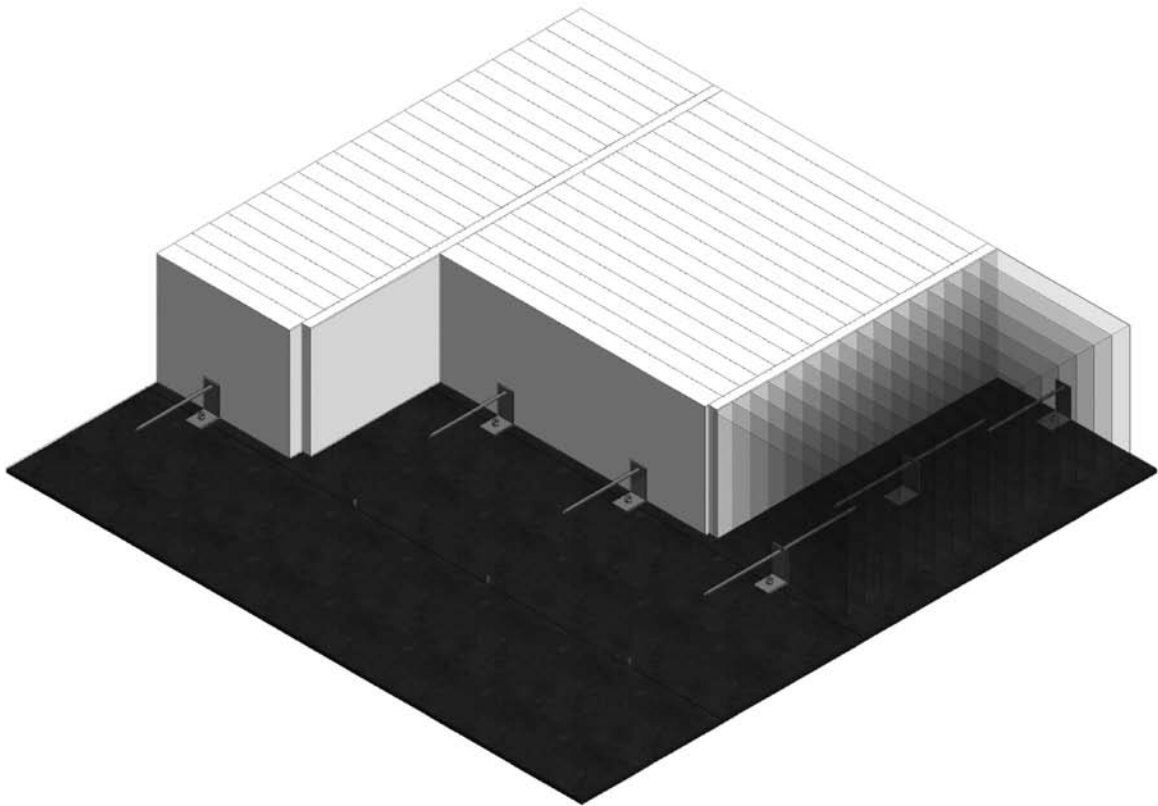

AS Schöler + Bolte

Product overview 08

 <p>Bracketed anchor</p>	 <p>Flexmesh</p>	 <p>Hexmesh</p>
 <p>Retaining clamp</p>	 <p>Perforated metal plate</p>	 <p>LTB</p>
 <p>Wall anchor</p>	 <p>MPU-A</p>	 <p>MPU-B</p>
 <p>MPU-C</p>	 <p>STA</p>	 <p>Steel fibres</p>
 <p>Expanded metal</p>	 <p>Console</p>	 <p>Console</p>
 <p>Console</p>	 <p>Console</p>	 <p>Console</p>
 <p>Console</p>		

Sample of installation

Sample of installation

Bracked anchor

Flexmesh

Hexmesh

Retaining clamp

Perforated metal plate

AS Schöler + Bolte

Refractory Anchoring Systems

LTB-6-150-50-50-1.4828

Anchor type
Diameter Ø
Length L1
Length L2
Step S
Alloy type

AS Schöler + Bolte

Refractory Anchoring Systems

Wall anchor-300-40-4-1.4828

Anchor type

Length L

Anchor width b

Anchor thickness t

Alloy type

AS Schöler + Bolte

Refractory Anchoring Systems

MPU Type A-350-6-55-1.4828

Anchor type

Stud length L