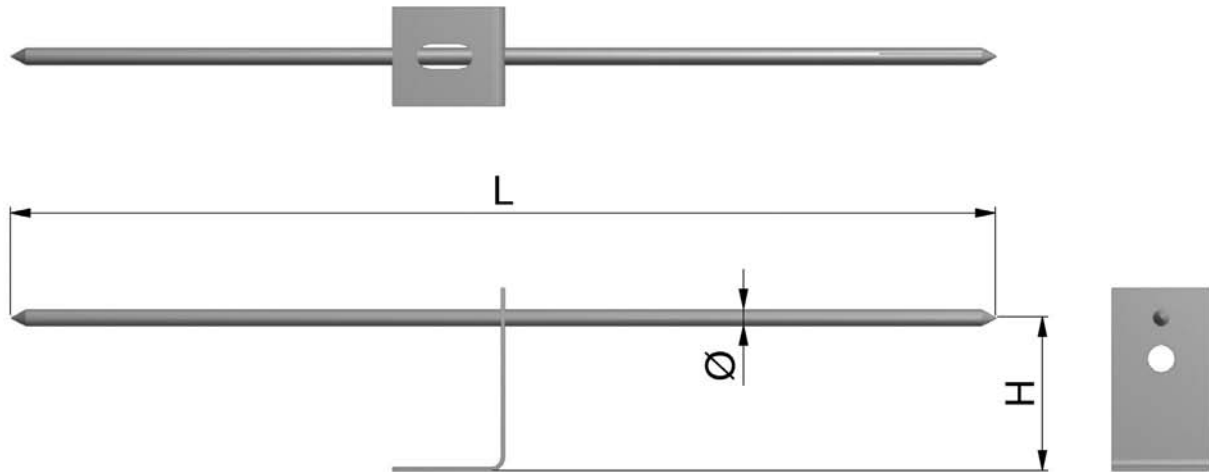

Sample of installation

Sample of installation

Bracked anchor

Flexmesh

Hexmesh

Retaining clamp

Perforated metal plate

AS Schöler + Bolte

Refractory Anchoring Systems

LTB-6-150-50-50-1.4828

Anchor type
Diameter Ø
Length L1
Length L2
Step S
Alloy type

AS Schöler + Bolte

Refractory Anchoring Systems

Wall anchor-300-40-4-1.4828

Anchor type

Length L

Anchor width b

Anchor thickness t

Alloy type

AS Schöler + Bolte

Refractory Anchoring Systems

MPU Type A-350-6-55-1.4828

Anchor type

Stud length L

Stud diameter Ø

Height H

Alloy type

MPU Type B -350-6-55-1.4828

Anchor type

Stud length L

Stud diameter Ø

Height H