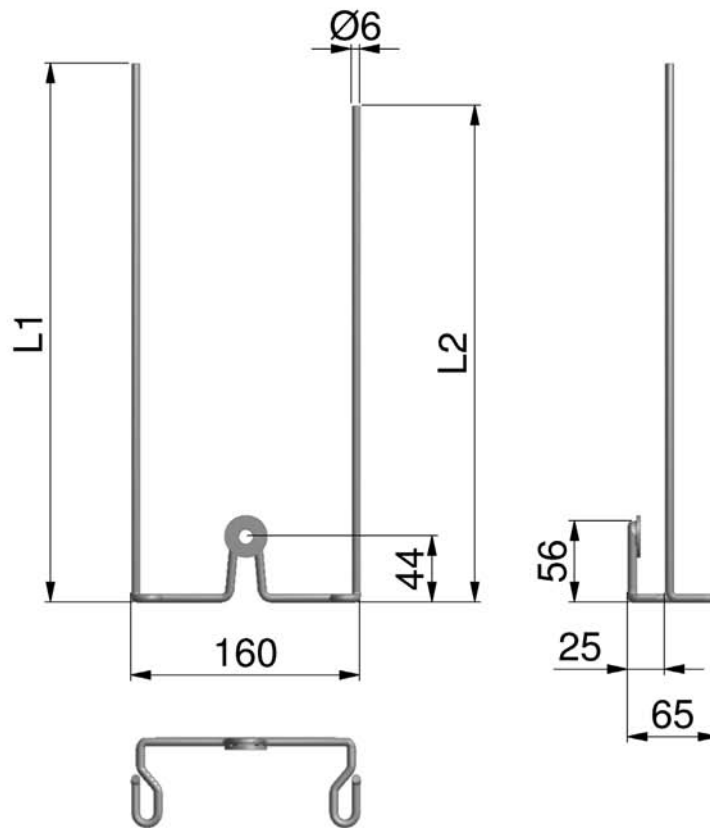

AS Schöler + Bolte

Refractory Anchoring Systems

STA-6-380-350