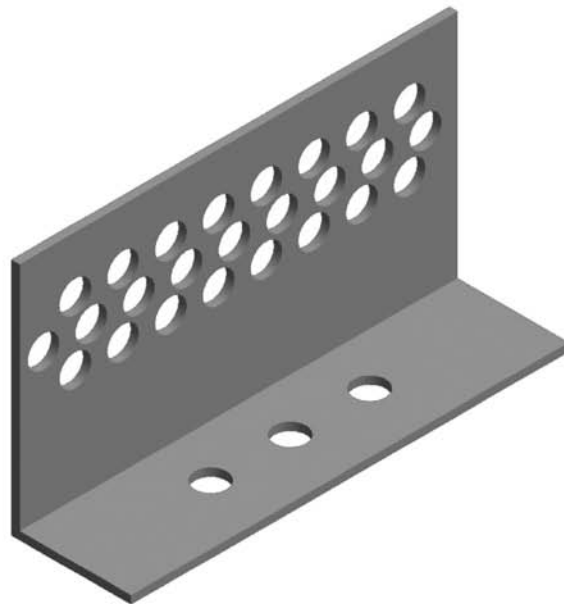

AS Schöler + Bolte

Product overview 08

 <p>Bracketed anchor</p>	 <p>Flexmesh</p>	 <p>Hexmesh</p>
 <p>Retaining clamp</p>	 <p>Perforated metal plate</p>	 <p>LTB</p>
 <p>Wall anchor</p>	 <p>MPU-A</p>	 <p>MPU-B</p>
 <p>MPU-C</p>	 <p>STA</p>	 <p>Steel fibres</p>
 <p>Expanded metal</p>	 <p>Console</p>	 <p>Console</p>
 <p>Console</p>	 <p>Console</p>	 <p>Console</p>
 <p>Console</p>		

Sample of installation

Sample of installation

Bracked anchor

Flexmesh

Hexmesh

Retaining clamp

Perforated metal plate

AS Schöler + Bolte

Refractory Anchoring Systems

LTB-6-150-50-50-1.4828

Anchor type
Diameter Ø
Length L1
Length L2
Step S
Alloy type

AS Schöler + Bolte

Refractory Anchoring Systems

Wall anchor-300-40-4-1.4828

Anchor type

Length L

Anchor width b

Anchor thickness t

Alloy type

AS Schöler + Bolte

Refractory Anchoring Systems

MPU Type A-350-6-55-1.4828

Anchor type

Stud length L