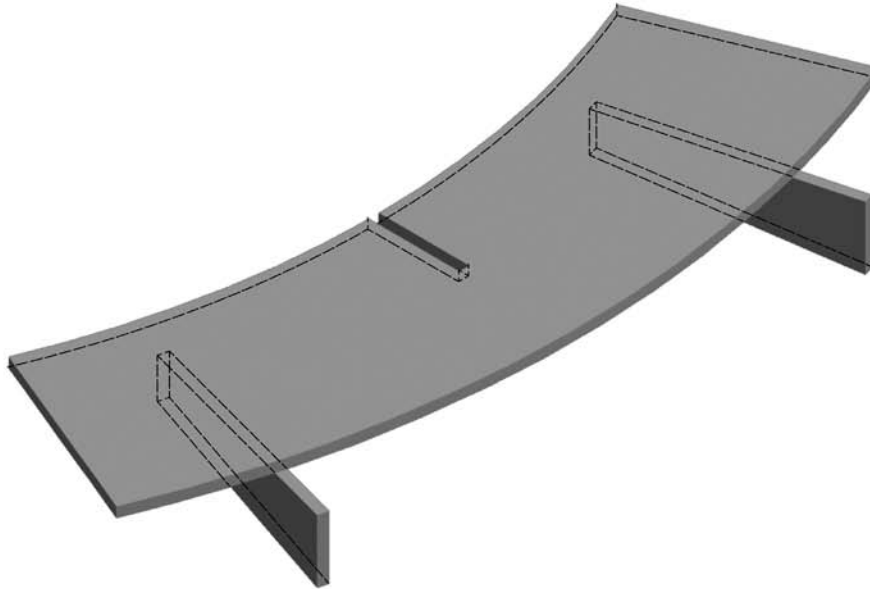

Alloy type

AS Schöler + Bolte

Refractory Anchoring Systems

MPU Type C -350-6-55-1.4828

Anchortype

Stud length L

Stud diameter Ø

Height H

Alloy type

AS Schöler + Bolte

Refractory Anchoring Systems

STA-6-380-350

Steel fibres

Expanded metal

Console Type 1

Console Type 2