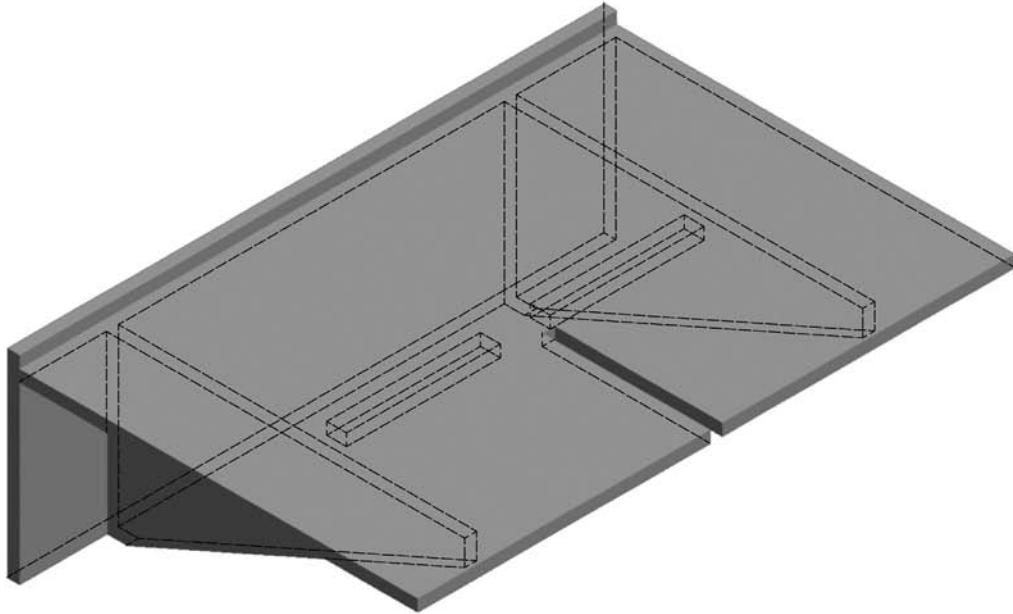

Console Type 4