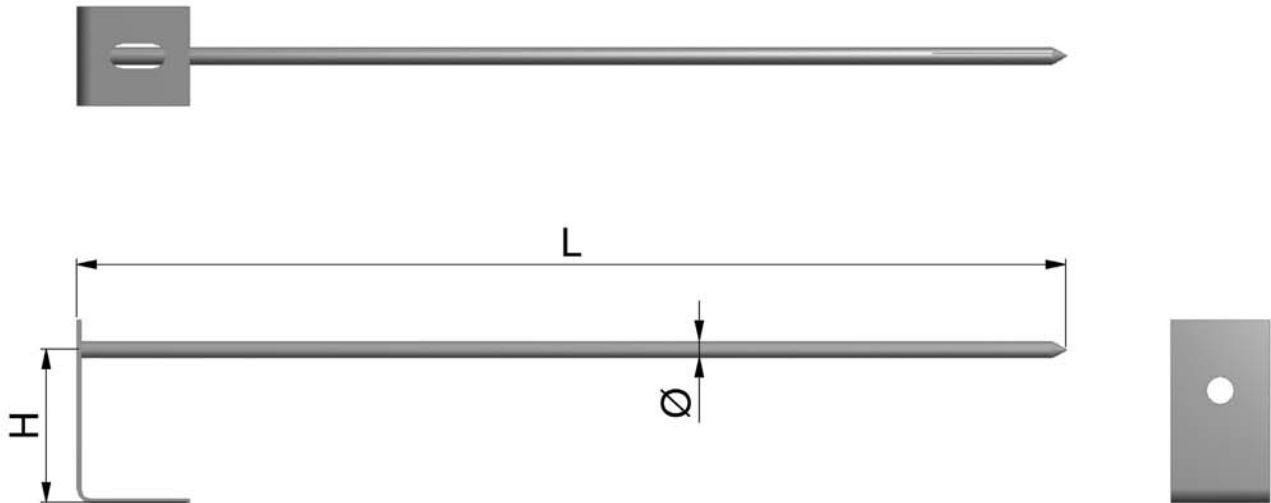

Refractory Anchoring Systems

LTB-6-150-50-50-1.4828

Anchor type
Diameter Ø
Length L1
Length L2
Step S
Alloy type

AS Schöler + Bolte

Refractory Anchoring Systems

Wall anchor-300-40-4-1.4828

Anchor type

Length L

Anchor width b

Anchor thickness t

Alloy type

AS Schöler + Bolte

Refractory Anchoring Systems

MPU Type A-350-6-55-1.4828

Anchor type

Stud length L

Stud diameter Ø

Height H

Alloy type

MPU Type B -350-6-55-1.4828

Anchor type

Stud length L

Stud diameter Ø

Height H

Alloy type

AS Schöler + Bolte

Refractory Anchoring Systems

MPU Type C -350-6-55-1.4828

Anchortype

Stud length L

Stud diameter Ø

Height H