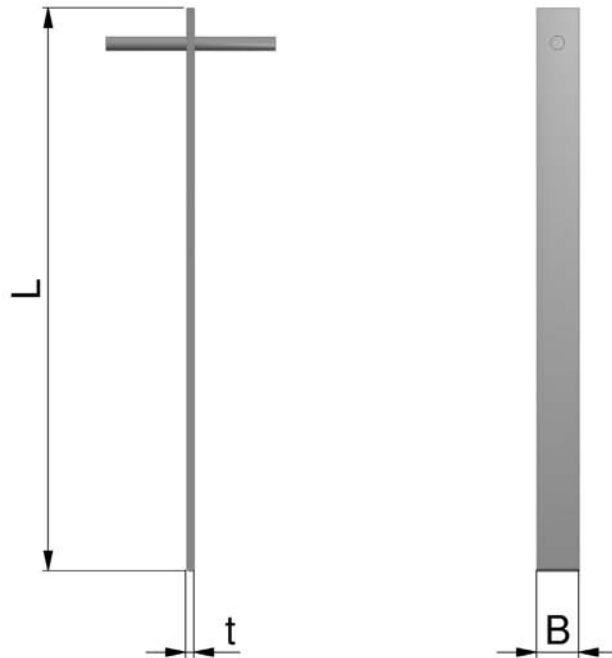

Refractory Anchoring Systems

LTB-6-150-50-50-1.4828

Anchor type
Diameter Ø
Length L1
Length L2
Step S
Alloy type

AS Schöler + Bolte

Refractory Anchoring Systems

Wall anchor-300-40-4-1.4828

Anchor type

Length L

Anchor width b

Anchor thickness t

Alloy type

AS Schöler + Bolte

Refractory Anchoring Systems

MPU Type A-350-6-55-1.4828

Anchor type

Stud length L

Stud diameter Ø

Height H

Alloy type

MPU Type B -350-6-55-1.4828

Anchor type

Stud length L

Stud diameter Ø

Height H

Alloy type

AS Schöler + Bolte

Refractory Anchoring Systems

MPU Type C -350-6-55-1.4828

Anchortype

Stud length L

Stud diameter Ø

Height H