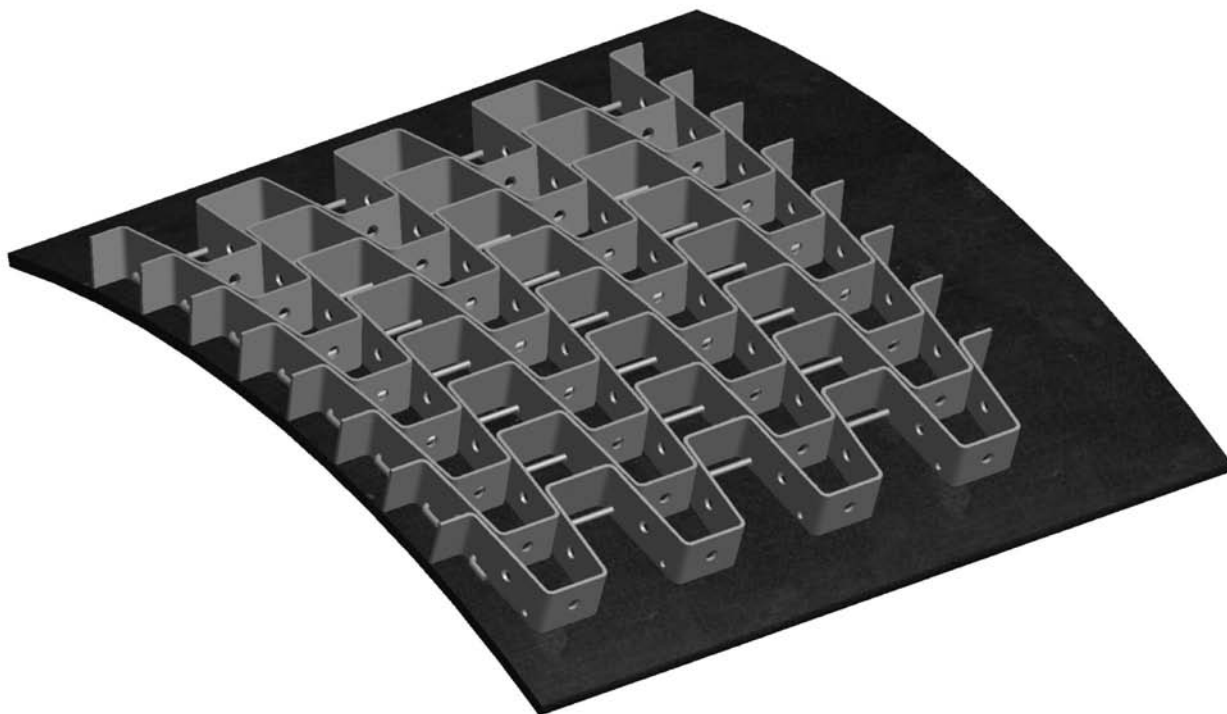

AS Schöler + Bolte

Product overview 08

 <p>Bracketed anchor</p>	 <p>Flexmesh</p>	 <p>Hexmesh</p>
 <p>Retaining clamp</p>	 <p>Perforated metal plate</p>	 <p>LTB</p>
 <p>Wall anchor</p>	 <p>MPU-A</p>	 <p>MPU-B</p>
 <p>MPU-C</p>	 <p>STA</p>	 <p>Steel fibres</p>
 <p>Expanded metal</p>	 <p>Console</p>	 <p>Console</p>
 <p>Console</p>	 <p>Console</p>	 <p>Console</p>
 <p>Console</p>		

Sample of installation

Sample of installation

Bracked anchor

Flexmesh

Hexmesh

Retaining clamp

Perforated metal plate

AS Schöler + Bolte

Refractory Anchoring Systems

LTB-6-150-50-50-1.4828

Anchor type
Diameter Ø
Length L1
Length L2
Step S
Alloy type

AS Schöler + Bolte

Refractory Anchoring Systems

Wall anchor-300-40-4-1.4828

Anchor type

Length L

Anchor width b

Anchor thickness t

Alloy type

AS Schöler + Bolte

Refractory Anchoring Systems

MPU Type A-350-6-55-1.4828

Anchor type

Stud length L